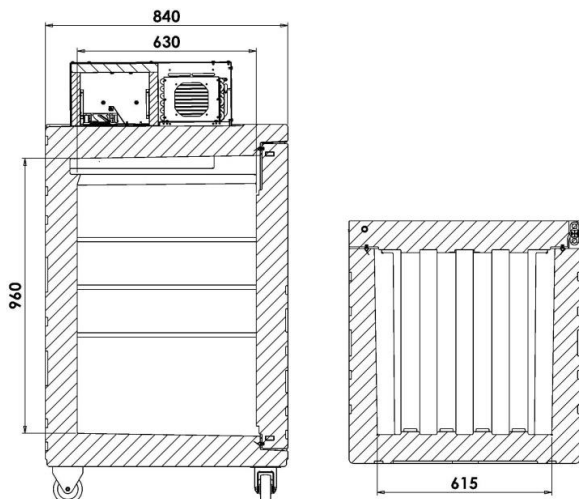

Modello frigo tetto positivo ventilato

Con ruote: IS00459 ; IS00463
Senza ruote: IS00447 ; IS00451