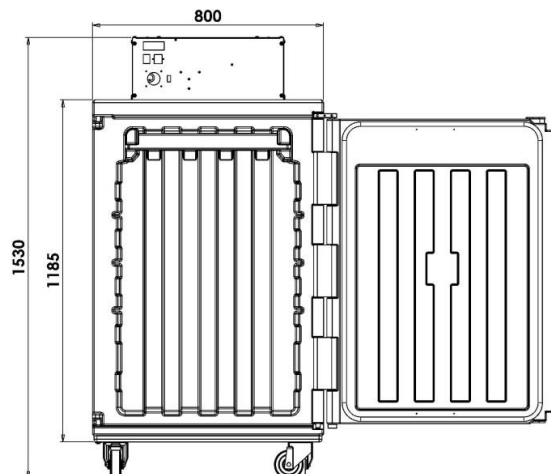

FRIGORIFERO PORTATILE IN REGIME ATP 370 LITRI APERTURA FRONTALE

PORTABLE REFRIGERATED CONTAINER ATP 370
LITERS FRONT OPENING

DISEGNI TECNICI TECHNICAL DRAWINGS

Modello frigo tetto positivo statico

Con ruote: IS00457 ; IS00461
Senza ruote: IS00445; IS00449

Static positive top fridge model

With wheels: IS00457 ; IS00461
Without wheels: IS00445; IS00449

Modello frigo dorso positivo statico

Con ruote: IS00456 ; IS00460
Senza ruote: IS00444 ; IS00448

Static positive back fridge model

With wheels: IS00456 ; IS00460
Without wheels: IS00444 ; IS00448

Modello frigo tetto positivo ventilato

Con ruote: IS00459 ; IS00463
Senza ruote: IS00447 ; IS00451

Top fan-assisted positive fridge model

With wheels: IS00459 ; IS00463
Without wheels: IS00447 ; IS00451

Accessori
Accessories

Codice Code	Modello Model	Dim. LxPxH mm Dim. LxWxH mm	Peso kg Weight kg
IS0044G	Griglia in acciaio inox <i>Stainless steel grid</i>	650x610x16	3,85